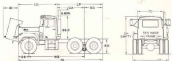

Specifications subject to change without notice. Illustrations are not necessarily representative of standard specifications.

ML 400-12 WHEEL CHASSIS
CHASSIS DIMENSIONS

WB	LP	CA	HA	TURNING RADIUS (R)	
				MINIMUM	LEFT
200"	100"	100"	100"	40"	15'
210"	110"	110"	110"	45"	16'
220"	120"	120"	120"	50"	17'
230"	130"	130"	130"	55"	18'
240"	140"	140"	140"	60"	19'
250"	150"	150"	150"	65"	20'
260"	160"	160"	160"	70"	21'
270"	170"	170"	170"	75"	22'
280"	180"	180"	180"	80"	23'
290"	190"	190"	190"	85"	24'
300"	200"	200"	200"	90"	25'
310"	210"	210"	210"	95"	26'
320"	220"	220"	220"	100"	27'
330"	230"	230"	230"	105"	28'
340"	240"	240"	240"	110"	29'
350"	250"	250"	250"	115"	30'
360"	260"	260"	260"	120"	31'
370"	270"	270"	270"	125"	32'
380"	280"	280"	280"	130"	33'
390"	290"	290"	290"	135"	34'
400"	300"	300"	300"	140"	35'

WB IN.	ON SPRINGS		WB				WB	
			EMPTY		LOADED			
	EMPTY	LOADED	FRONT	REAR	FRONT	REAR	FRONT	REAR
20-25 IN.	107.4	108.4	47.4	48.4	47.4	48.4	47.4	48.4
25-30 IN.	108.5	109.5	48.5	49.5	48.5	49.5	48.5	49.5
30-35 IN.	109.6	110.6	49.6	50.6	49.6	50.6	49.6	50.6

Frame heights are subject to variations: 1" empty, 1/2" loaded